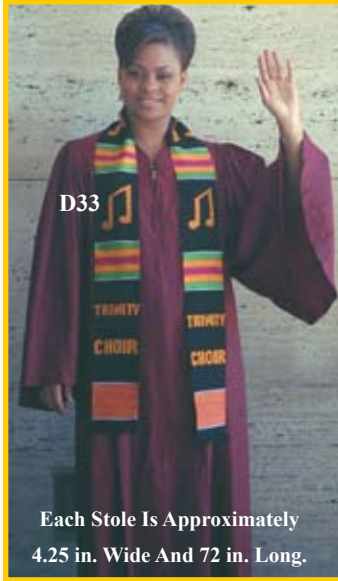

Midwest Global Group, Inc. Presents.....Authentic Handwoven Ashanti Kente Cloth Religious Stoles & Accessories From West Africa {1-800-64-KENTE}

For Further Information or Order Forms Please Contact Us:
MIDWEST GLOBAL GROUP, INC.
 3015 E. New York Street * Suite A2, #129
 Aurora, IL 60502 USA
 TEL: 1-800-64-KENTE
 FAX: (630) 978-1174
 E-Mail: sales@midwesttradegroup.com