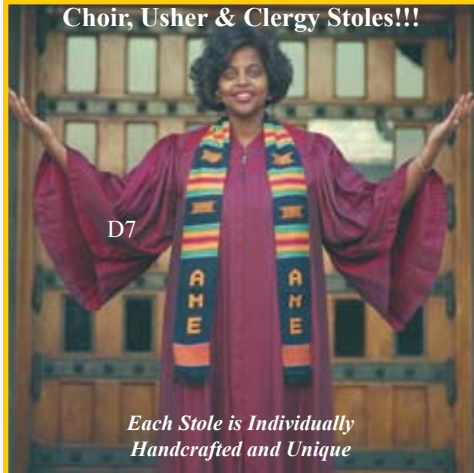

Midwest Global Group, Inc. Presents.....Authentic Handwoven Ashanti Kente Cloth Religious Stoles & Accessories From West Africa {1-800-64-KENTE}

For Further Information or Order Forms Please Contact Us:
MIDWEST GLOBAL GROUP, INC.
 3015 E. New York Street * Suite A2, #129
 Aurora, IL 60502 USA
 TEL: 1-800-64-KENTE
 FAX: (630) 978-1174
 E-Mail: sales@midwesttradegroup.com